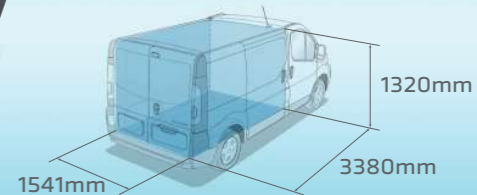

Interior height of 1600mm of high-roof passenger model, providing ample headroom for passengers

Overall height of 1990mm of flat-roof cargo model, fearless of 2m height limit scenario

Dual Sliding Doors of Cargo Model

Rear Reversing Radar

• Detection distance 3.5M

4 steel leaf springs in rear + Load-bearing rear axle, with a load capacity up to 1.2T

Cargo box capacity reach up to 7m³

Interior dimensions of flat-roof cargo model are 3380×1541×1320 (mm)

Model	Passenger Transport
Overall Dimensions (mm)	5320×1695×2280
Wheelbase (mm)	3050
GVW (kg)	3400
Seating Capacity	14
Max. Speed (km/h)	100
Max. Gradability (%)	20
Min. Turning Radius (m)	6.25
Driving Range WLTP (km)	195
Battery Type	CATL LFP
Battery Capacity (kWh)	50.23
Voltage (V)	334.88
AC Charging Power (kW)	6.6
AC/DC Charging Time (h) SOC 20% -80%	DC: 0.6 / AC: 5
Motor Type	PMSM
Rated/Peak Motor Power (kW)	39/85
Rated/Peak Motor Torque (N·m)	135/290
Brake Type	Front Disc and Rear Drum
Tire	195R15C
ABS+EBD	●
Heating Function of Front AC	●
Rear AC	●
Rear Radar	○
Electronic Adjustable Headlight + Front Daytime Running Lights	●
PVC Floor Mat	●
Rear Wiper + Rear Wiper Sprayer + Rear Defrosting + Rear Tailgate Mirror	●
MP3	●
MP5	○

Model	Cargo Transport
Overall Dimensions (mm)	5320×1695×1990
Wheelbase (mm)	3050
GVW (kg)	3150
Seating Capacity	2
Max. Speed (km/h)	100
Max. Gradability (%)	20
Min. Turning Radius (m)	6.25
Driving Range WLTP (km)	195
Battery Type	CATL LFP
Battery Capacity (kWh)	50.23
Voltage (V)	334.88
AC Charging Power (kW)	6.6
AC/DC Charging Time (h) SOC 20% -80%	DC: 0.6 / AC: 5
Motor Type	PMSM
Rated/Peak Motor Power (kW)	39/85
Rated/Peak Motor Torque (N·m)	135/290
Brake Type	Front Disc and Rear Drum
Tire	195R15C
ABS+EBD	●
Heating Function of Front AC	●
Rear AC	○
Rear Radar	○
Electronic Adjustable Headlight + Front Daytime Running Lights	●
PVC Floor Mat	●
Rear Wiper + Rear Wiper Sprayer + Rear Defrosting + Rear Tailgate Mirror	●
MP3	●
MP5	○