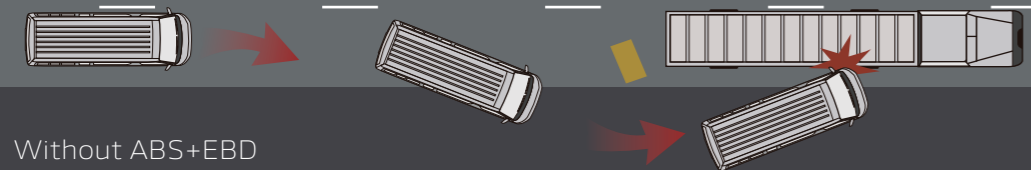

Without ABS+EBD

Passive Safety - High-Strength Body + Anti-Collision Steel Beam

- The body is supported by structural and material design to provide dual safety guarantees, ensuring overall safety and stability
- Large amounts of 3H high-strength steel are used in the body, ensuring the weight reduction while increasing the strength
- In the front of the body, high-rigidity anti-collision steel beams are used on the door side, reducing the damage to the body caused by collisions and ensuring the safety of occupants