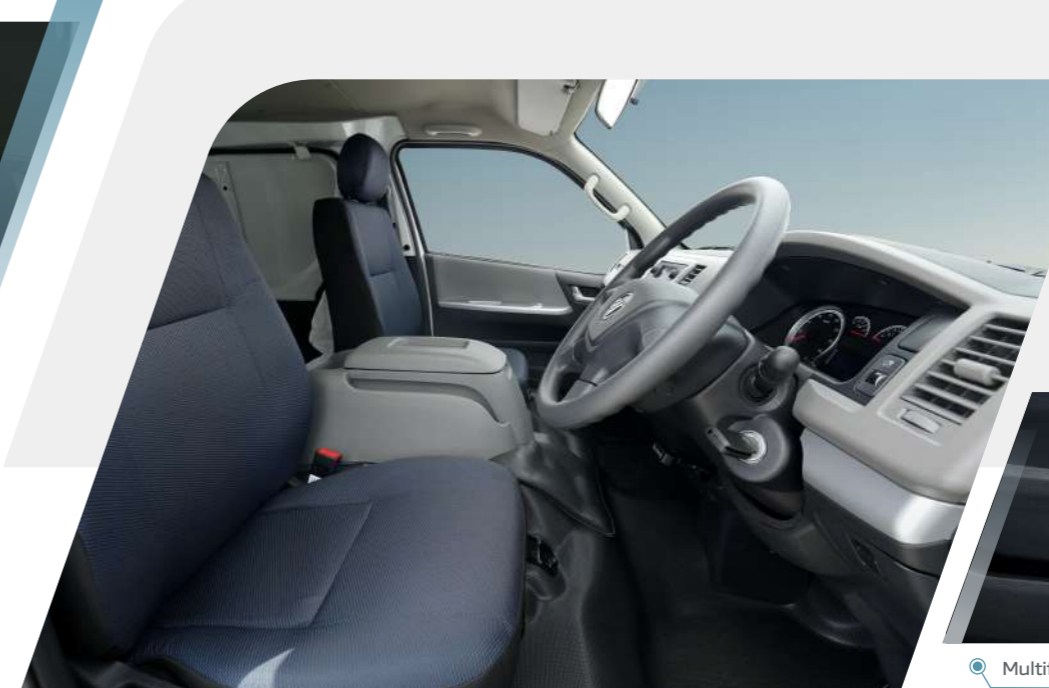

The high-tech and fashion styling is echoing in front and rear, a long, slender body and a continuous side beltline exude a sense of stability, meeting the demands of different scenarios for passenger transport and cargo transport.

Interior height of 1600mm of high-roof passenger model, providing ample headroom for passengers

Overall height of 1990mm of flat-roof cargo model, fearless of 2m height limit scenario

Dual Sliding Doors of Cargo Model

Rear View

Seat Layout

5 Rows with 14 Seats (3+3+2+3+3)

Middle Seat in First Row

3 seats in first row of passenger model, optional MP5 central control screen

14 seats meeting passenger transport demand

Picture is for illustration purposes only

Dual Ring Instrument Panel

Multimedia + Reversing Camera (optional)
Improve driving convenience

Button Gear Shifter

Central Locking
Autodown power window

Interior Rearview Mirror

Remote Control Key

Cup Holder in Middle Door