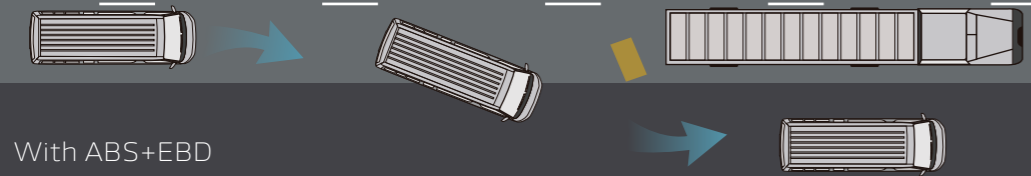

Active Safety-ABS+EBD

With ABS+EBD