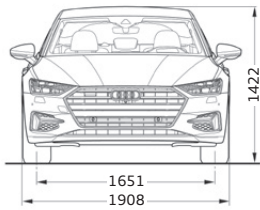

DIMENSIONS

Dimensions in millimetres