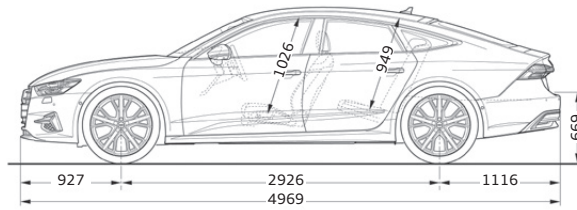

DIMENSIONS

Dimensions in millimetres

Glacier white, metallic (2Y2Y)

Floret silver, metallic (L5L5)

Mythos black, metallic (0E0E)

Daytona grey, pearl effect (6Y6Y)

Firmament blue, metallic (5U5U)

Tango red, metallic (Y1Y1)

Exterior Colours
Seat Colours

A7 Sportback 45 TFSI

A7 Sportback 55 TFSI quattro S line