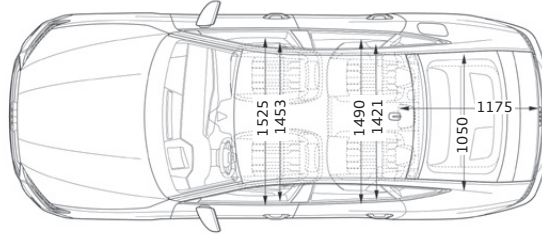

DIMENSIONS

Dimensions in millimetres

Glacier white, metallic (2Y2Y)

Floret silver, metallic (L5L5)

Mythos black, metallic (0E0E)

Daytona grey, pearl effect (6Y6Y)

Firmament blue, metallic (5U5U)

Tango red, metallic (Y1Y1)

Exterior Colours
Seat Colours

A7 Sportback 45 TFSI

A7 Sportback 55 TFSI quattro S line