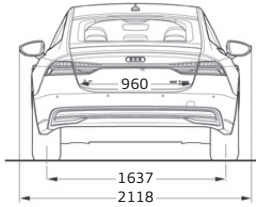

DIMENSIONS

Dimensions in millimetres