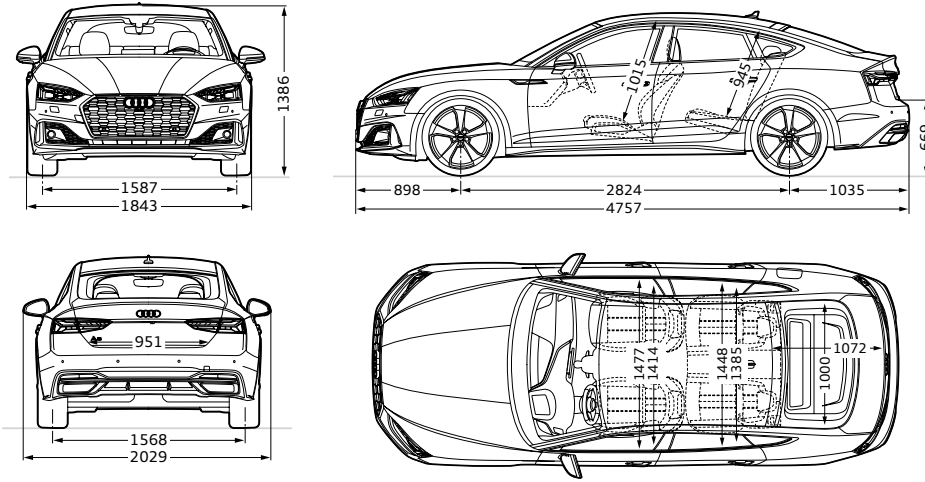

DIMENSIONS

Dimensions in millimetres