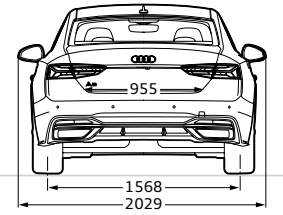

DIMENSIONS

Dimensions in millimetres