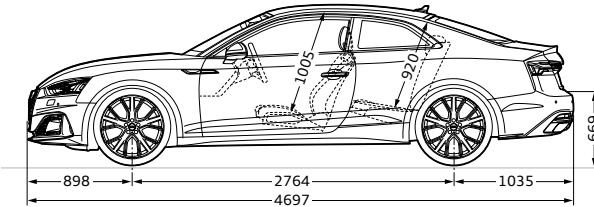

DIMENSIONS

Dimensions in millimetres