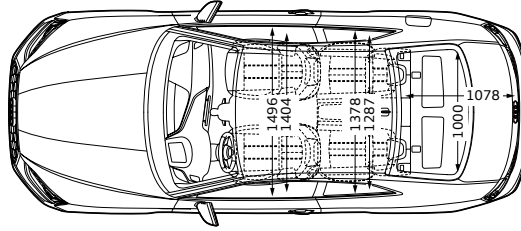

DIMENSIONS

Dimensions in millimetres